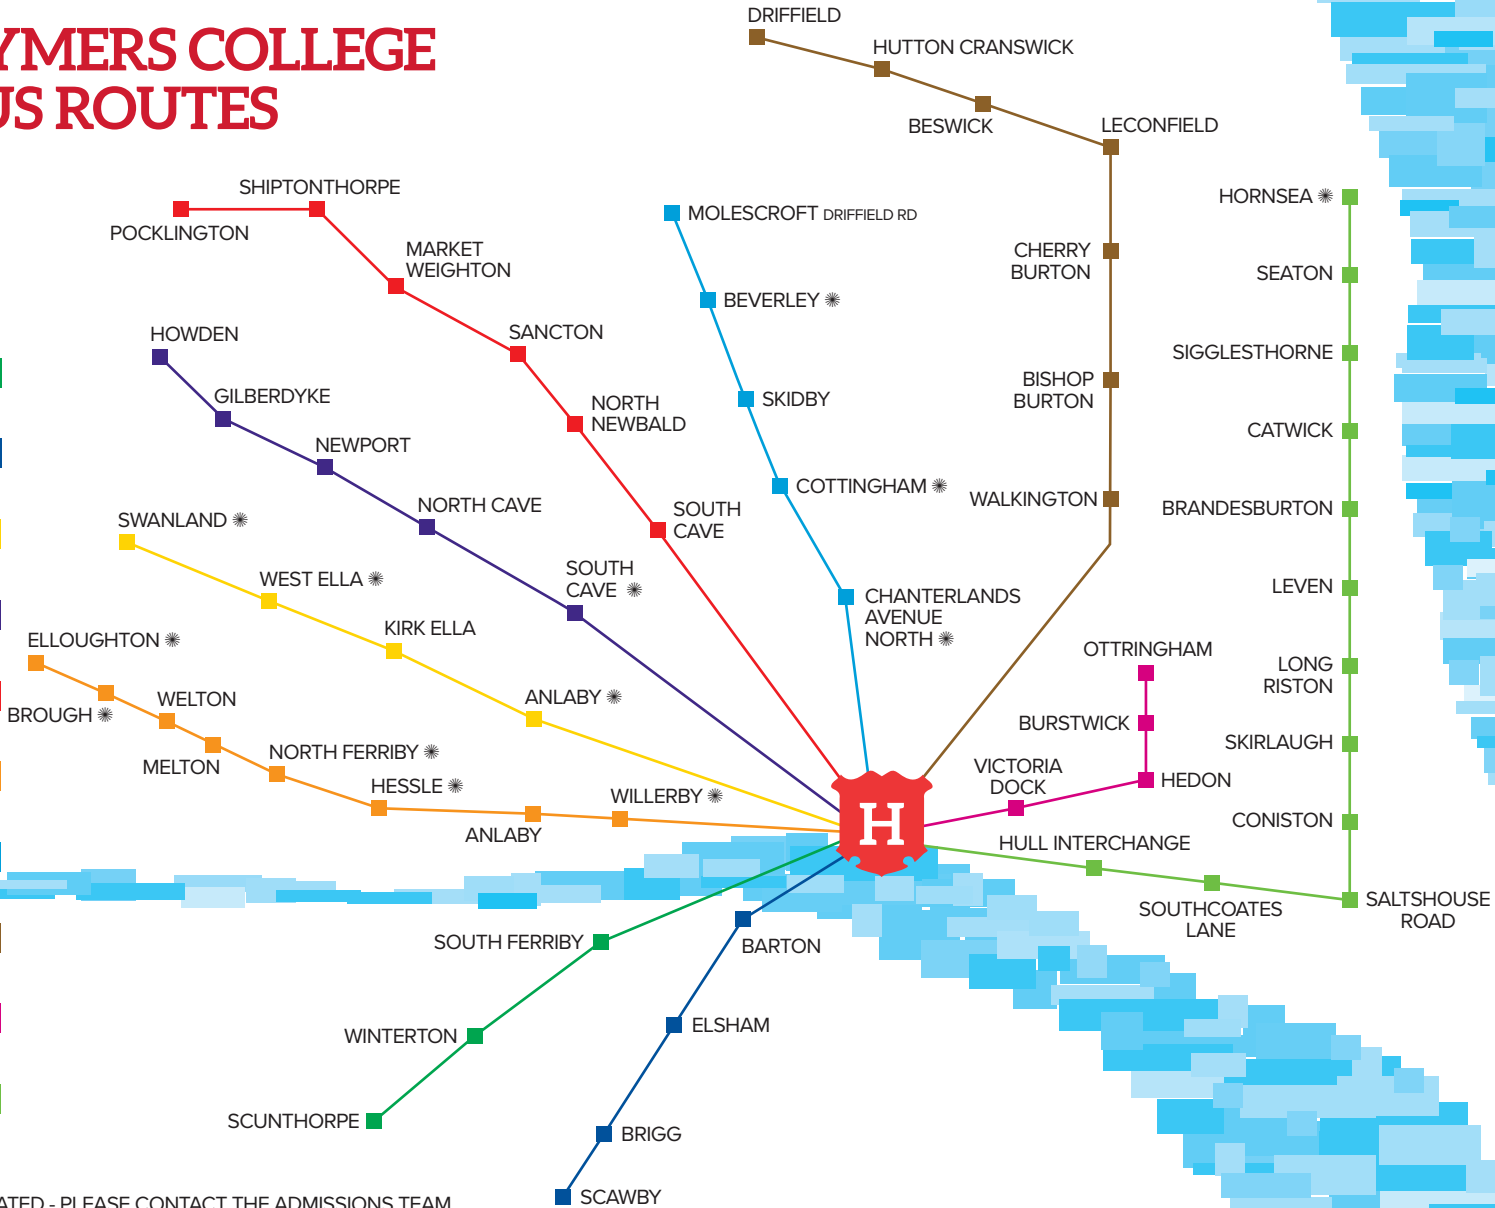

Hymers
College

HYMERS COLLEGE BUS ROUTES

HYMERS SOUTH BANK BUS 1

HYMERS SOUTH BANK BUS 2

HYMERS 921 BUS

HYMERS HOWDEN BUS

HYMERS POCKINGTON BUS

HYMERS 922 BUS

HYMERS 923 BUS

HYMERS DRIFFIELD BUS

HYMERS EAST HULL BUS

EAST RIDING PUBLIC 24 BUS

SMALLER STOPS ARE NOT INDICATED - PLEASE CONTACT THE ADMISSIONS TEAM FOR UP-TO-DATE DETAILS OF STOP TIMES & PRICES.

* INDICATES MULTIPLE STOPS IN THESE LOCATIONS.

PLEASE NOTE THAT THE INFORMATION IS CORRECT AT TIME OF PRINTING. HOWEVER, ALL BUS ROUTES ARE SUBJECT TO CHANGE.